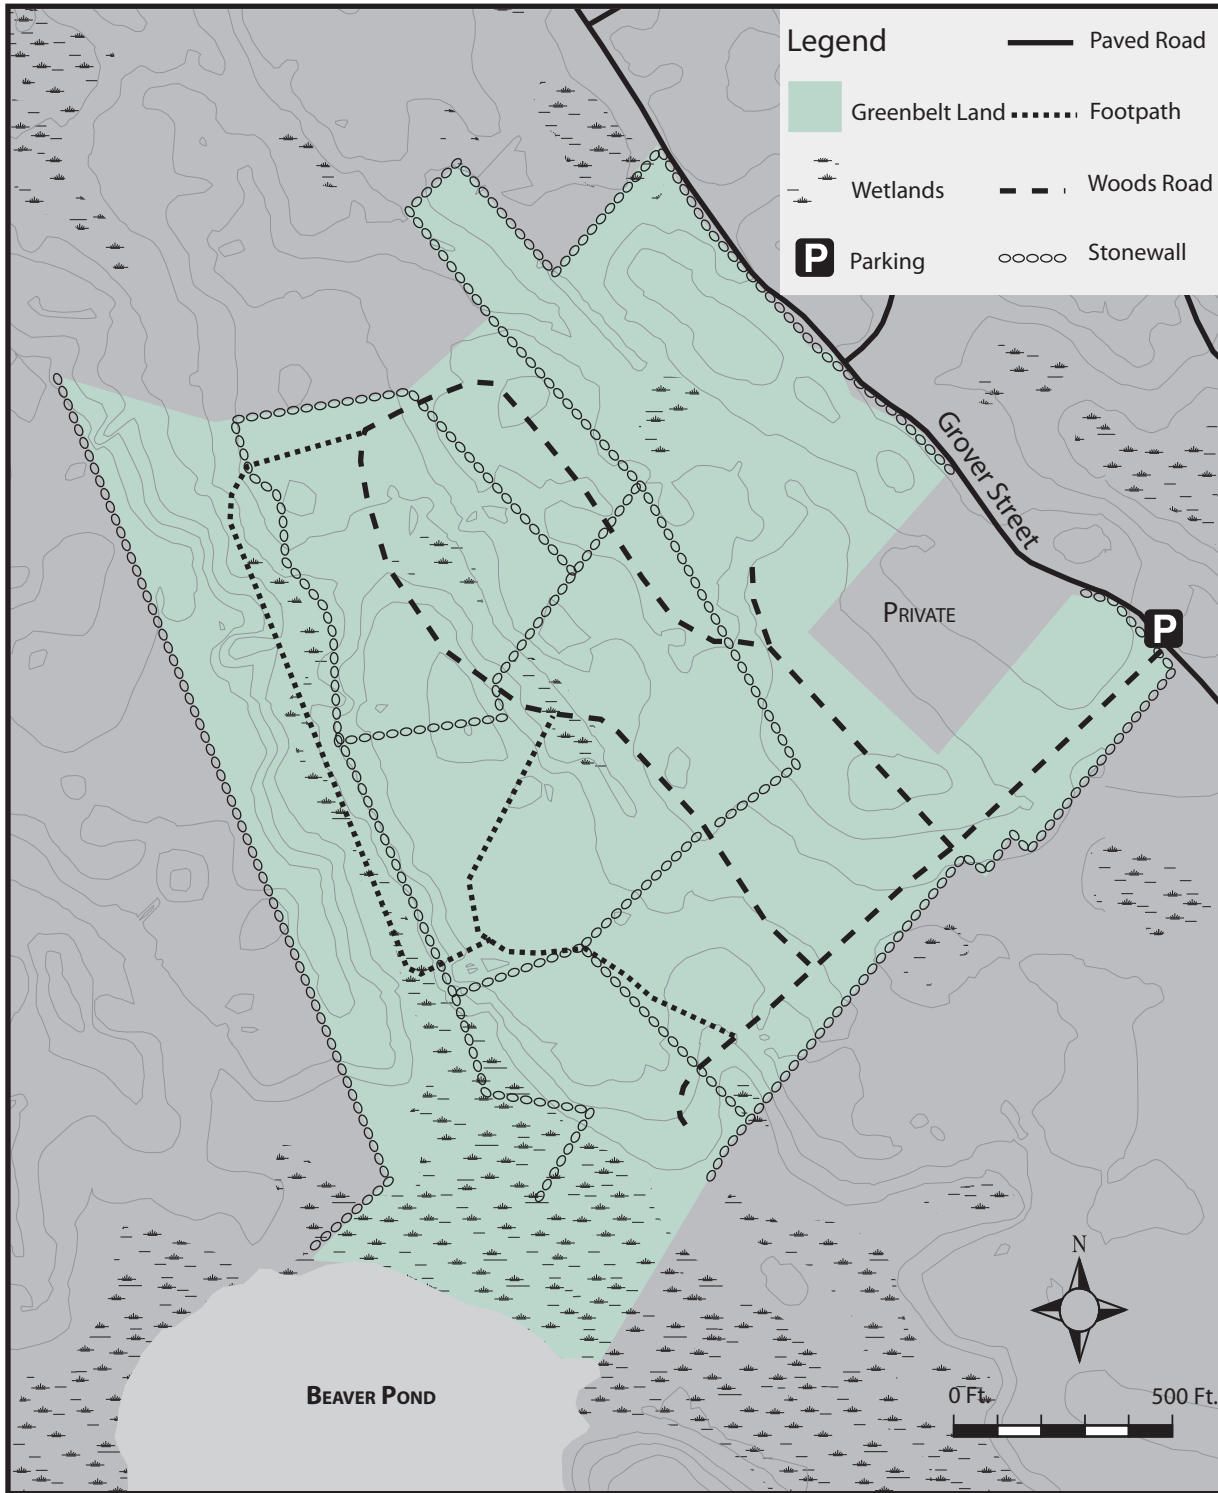

ALT RESERVATION - 61 ACRES

BEVERLY, MA

A PROPERTY OF ESSEX COUNTY GREENBELT

Map produced by Essex County Greenbelt Association. Source data obtained from 1:5,000 3-meter interval contour lines from Office of Geographic and Environmental Information (MassGIS), Commonwealth of Massachusetts Executive Office of Environmental Affairs, survey plans and Global Positioning System (GPS). Boundary lines and trail locations are approximate. May, 2007.