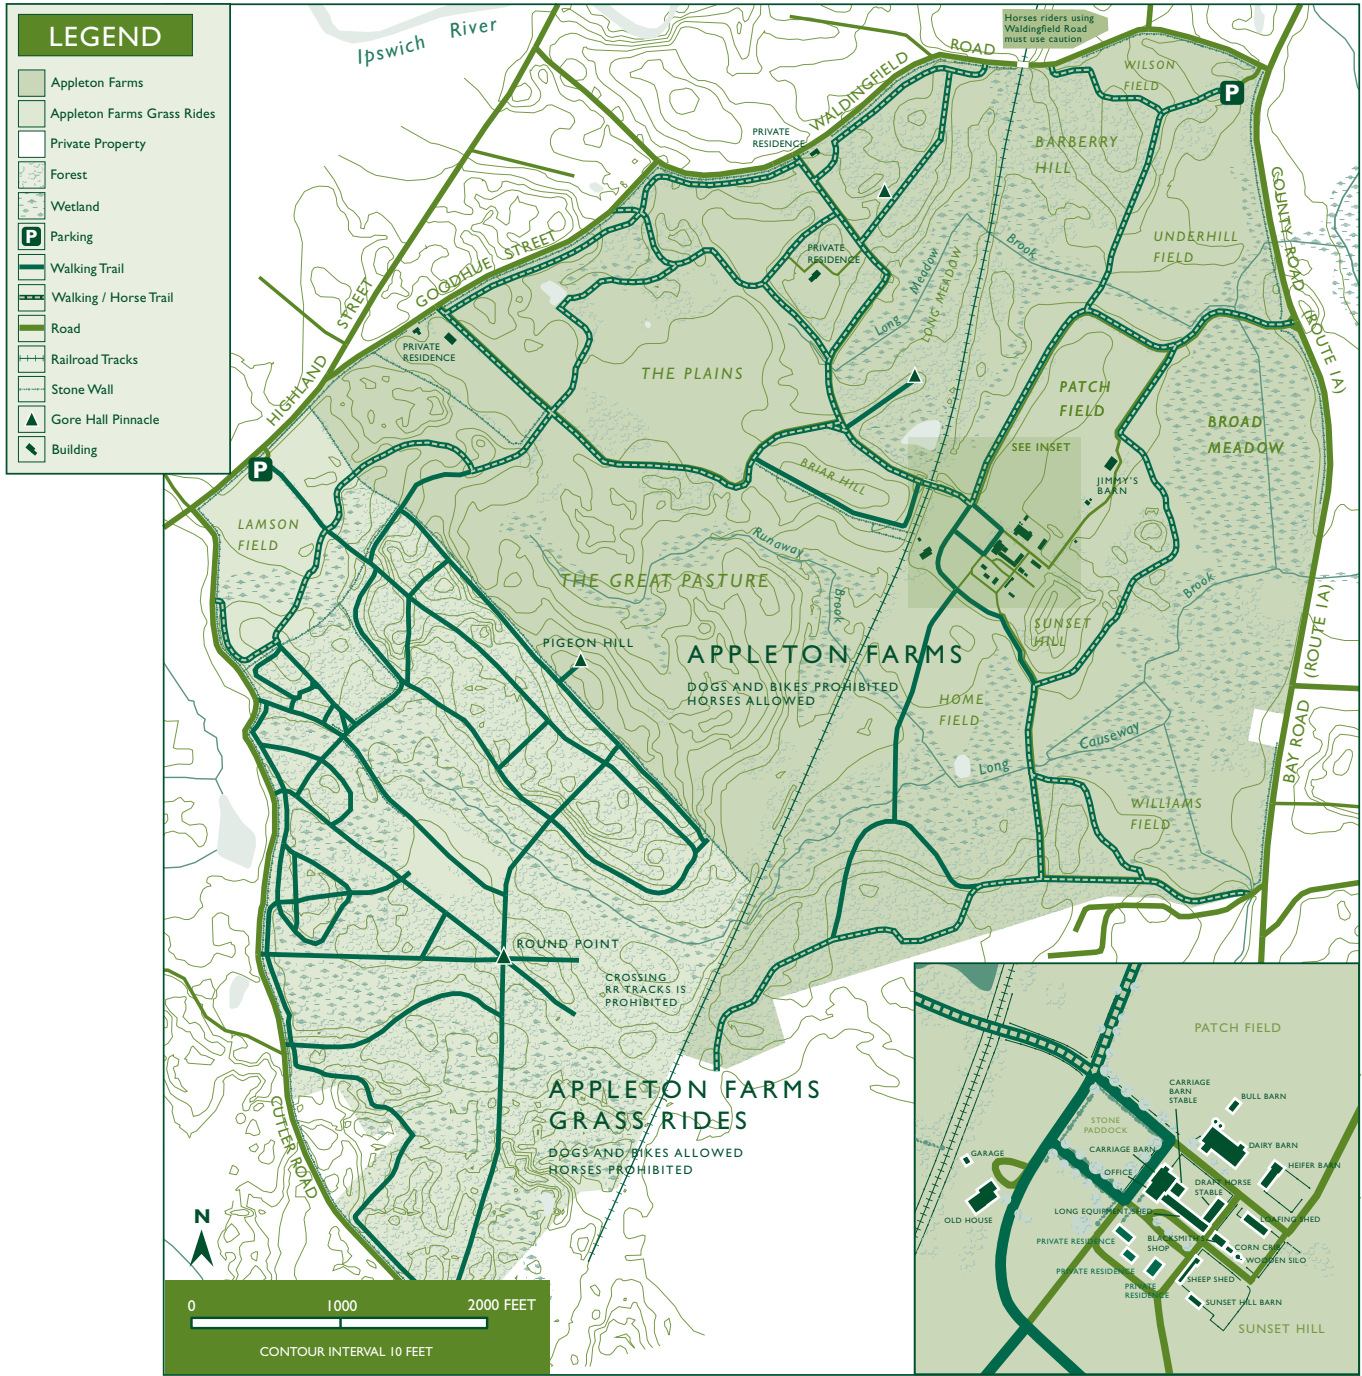

APPLETON FARMS (658 ACRES)

Route 1A ▪ Hamilton & Ipswich, Massachusetts

978.356.4351 ▪ appletonfarms@ttor.org ▪ www.thetrustees.org

A PROPERTY OF THE TRUSTEES OF RESERVATIONS

This map is a product of the Geographic Information System of The Trustees of Reservations. Source data obtained from 1:25,000 scale USGS topographic maps, field surveys, Global Positioning System (GPS), and the Massachusetts Executive Office of Environmental Affairs, MassGIS. Boundary lines and trail locations are approximate. July 2010.