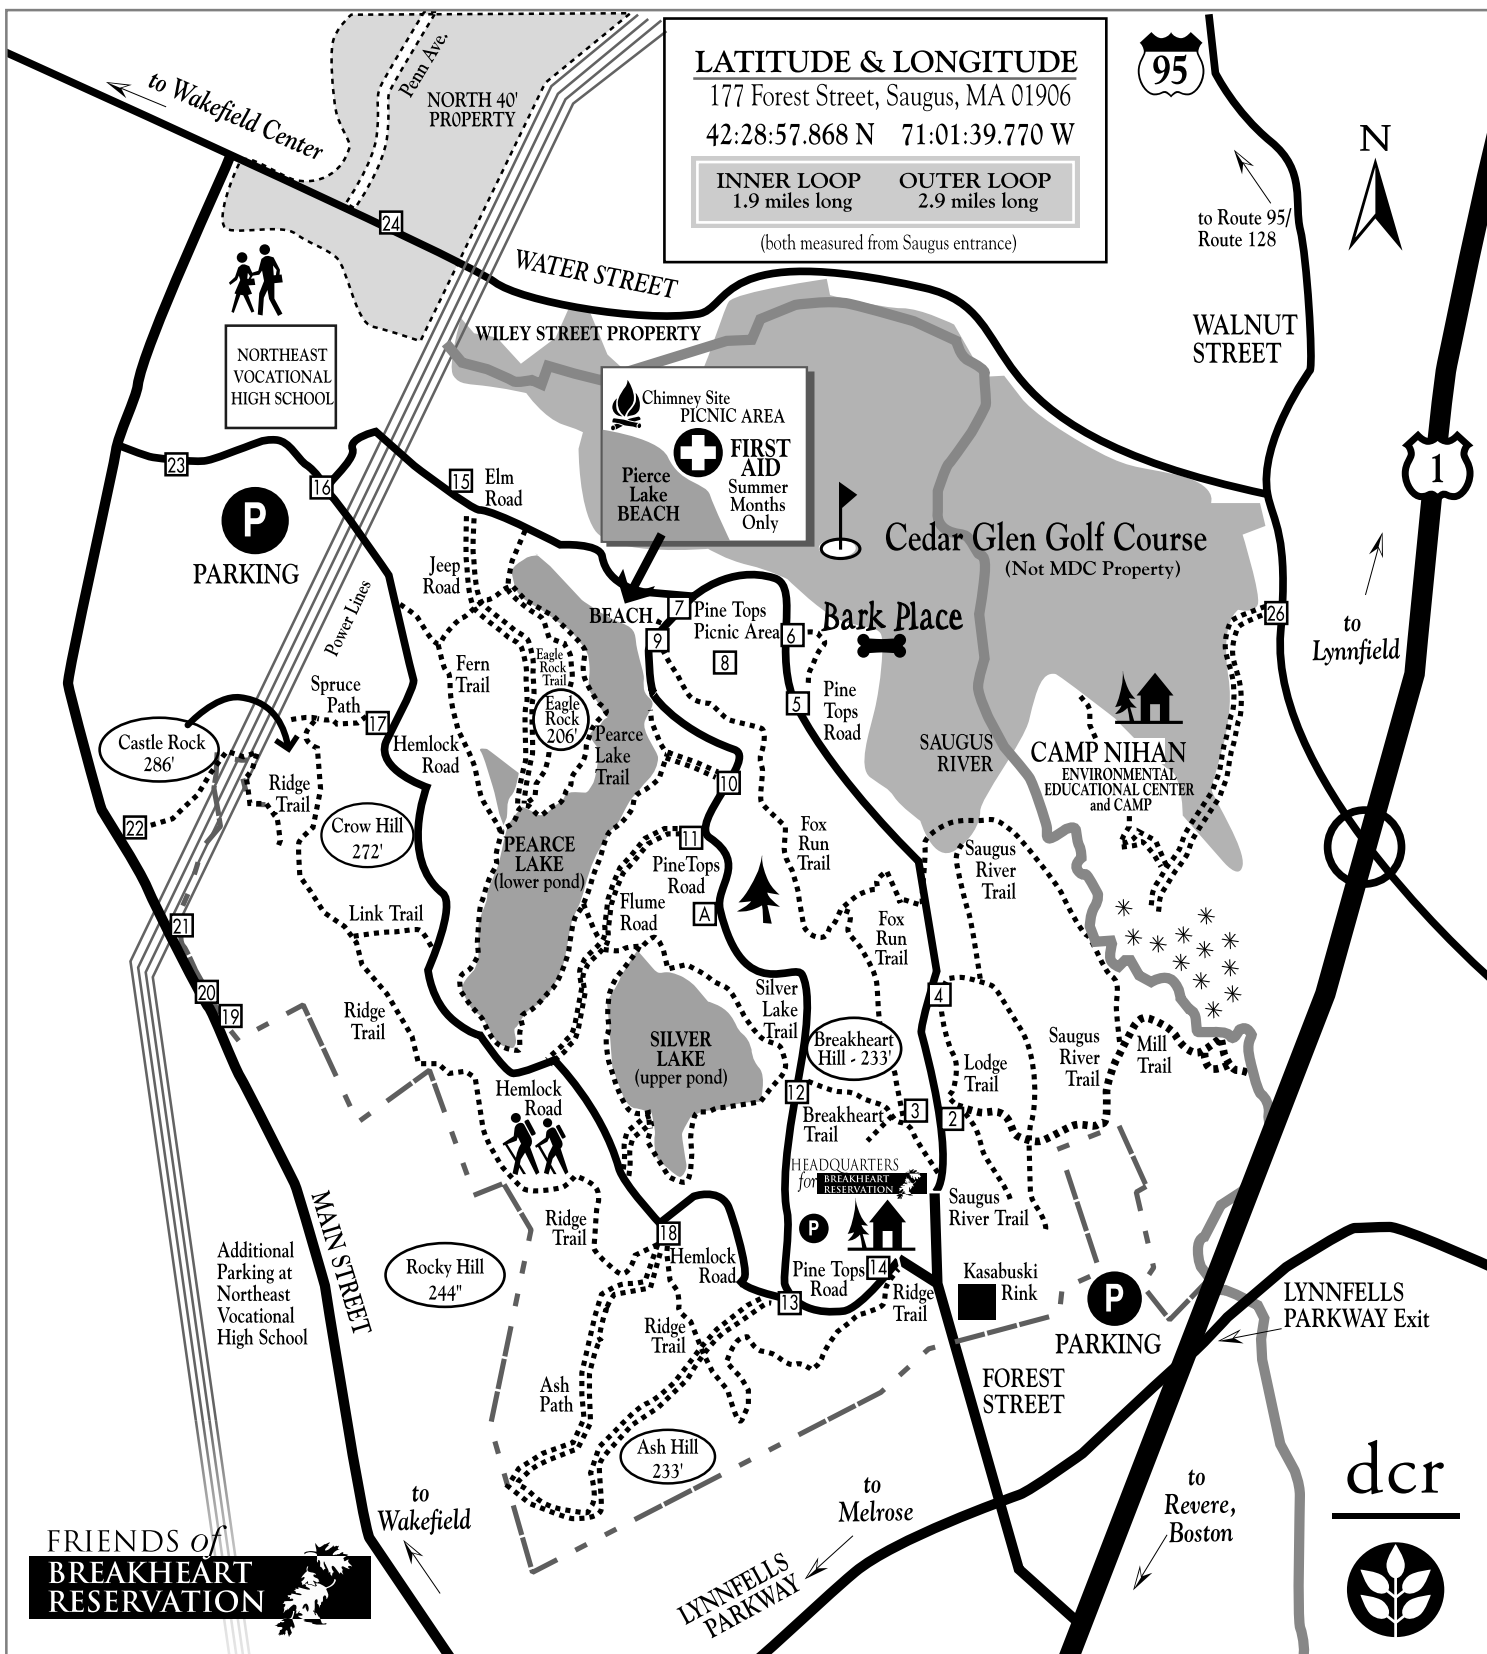

### LATITUDE & LONGITUDE

177 Forest Street, Saugus, MA 01906

42:28:57.868 N 71:01:39.770 W

INNER LOOP  
1.9 miles long

OUTER LOOP  
2.9 miles long

(both measured from Saugus entrance)

to Route 95/  
Route 128

WALNUT STREET

to  
Lynnfield

### MAP LEGEND

PAVED ROADS

FIRE ROADS

RESTROOMS are located  
in park headquarters.

dcr

Anita Murray  
ILLUSTRATION

Additional copies of this map can be downloaded at: [www.saugus.org](http://www.saugus.org) / FOBR