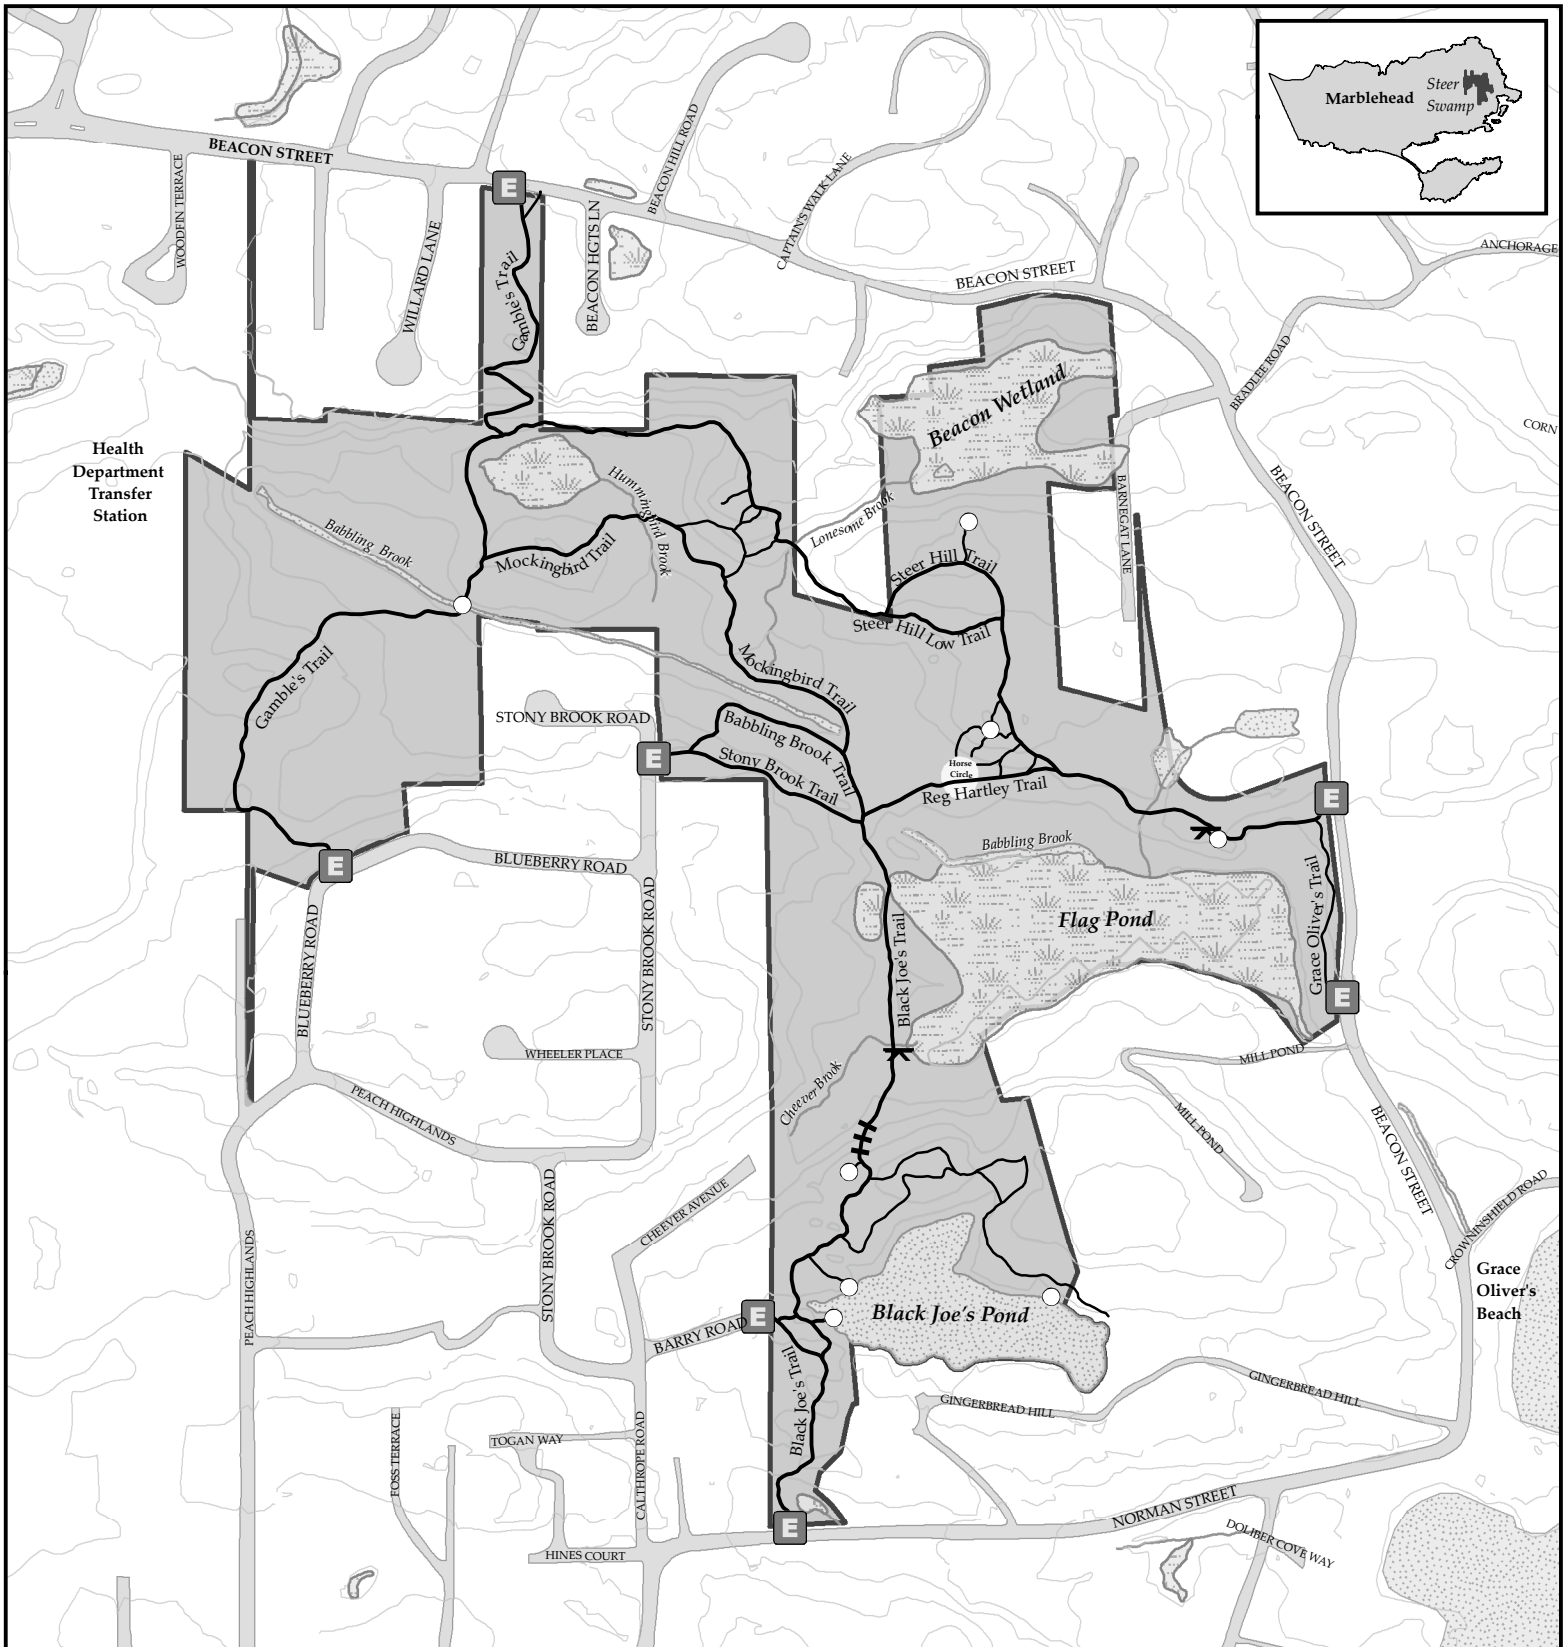

STEER SWAMP

Map Key

Trails

- Primary
- Secondary
- Boardwalk
- Stairs

- 10 ft Contours
- Streams
- Water Body
- Wetland

Points of Interest

- Entrance
- Bench
- View Point

Notes:

- * Boundary and feature locations are approximate.
- * Portions of some trails cross private land. Please be particularly respectful of these areas.
- * The Town's conservation areas are under the jurisdiction of the Marblehead Conservation Commission. The Trails Committee of the Marblehead Conservancy, Inc. (a nonprofit organization) assists the Commission by performing trail maintenance, tree planting and other work in the conservation areas.