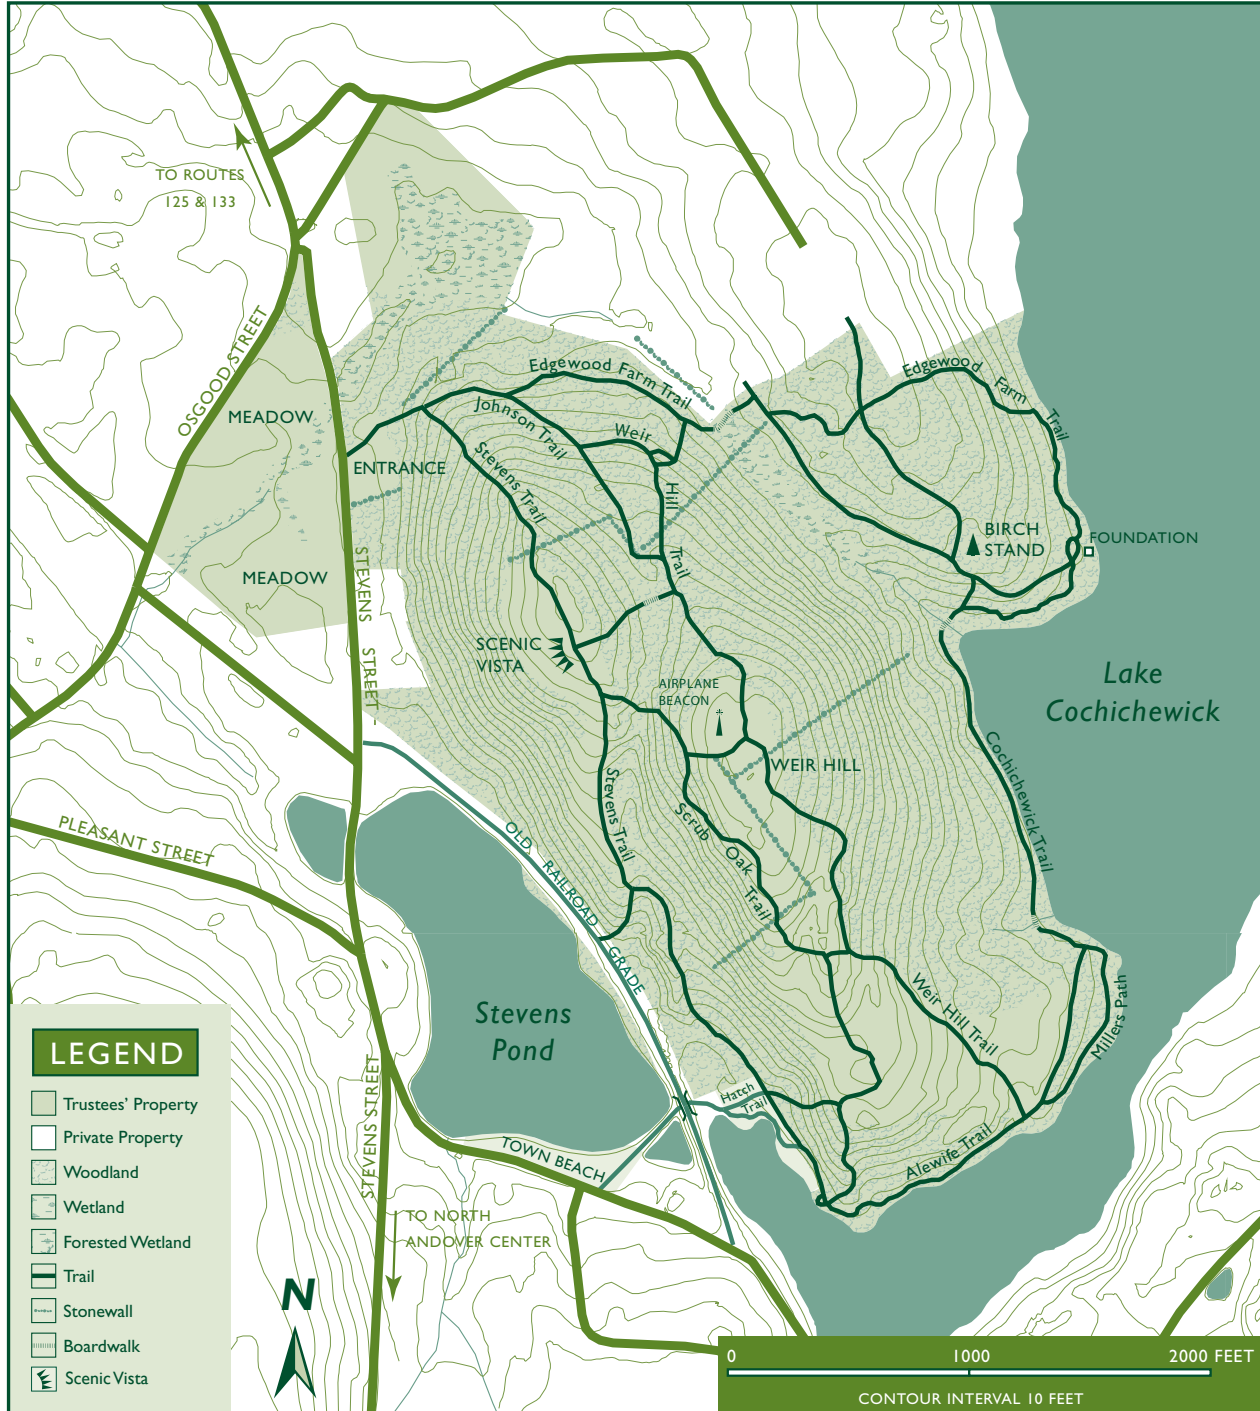

This map is a product of the Geographic Information System of The Trustees of Reservations. Source data obtained from 1:25,000 scale USGS topographic maps, field surveys, Global Positioning System (GPS), and the Massachusetts Executive Office of Environmental Affairs, MassGIS. Boundary lines and trail locations are approximate. September 2010.